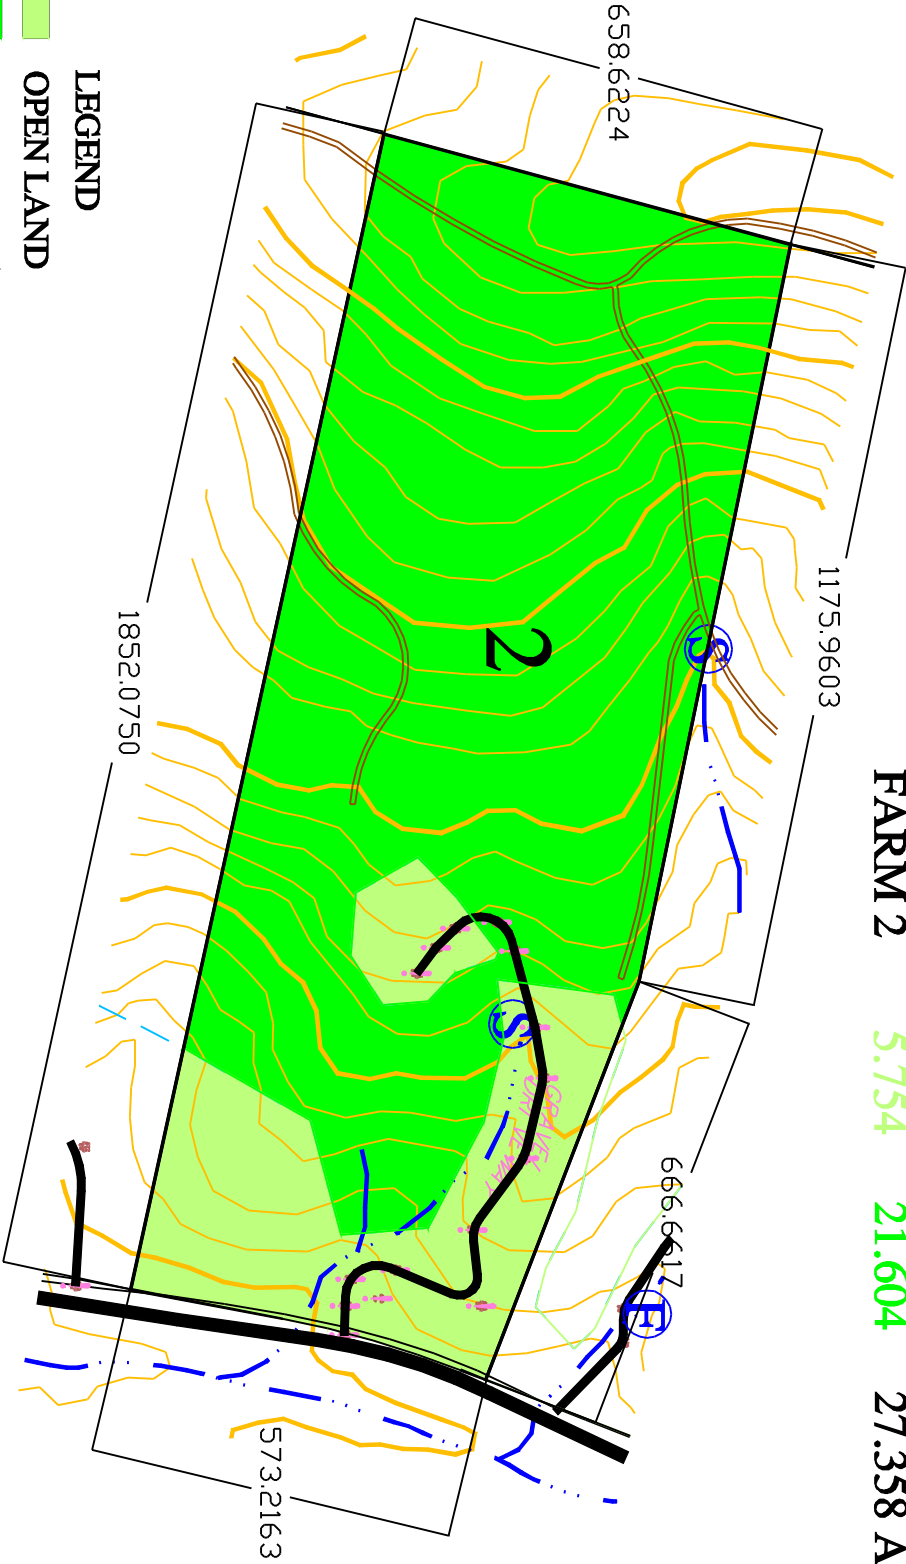

SITE	OPEN	WOODS	TOTAL
FARM 2	5.754	21.604	27.358 AC

- LEGEND**
- OPEN LAND
  - WOODED LAND
  - STREAMS
  - SPRING
  - WATERFALL
  - DRIVEWAYS
  - TRAILS

**WHITE ROCK FARMS**  
[www.madisoncountyfarm.com](http://www.madisoncountyfarm.com)