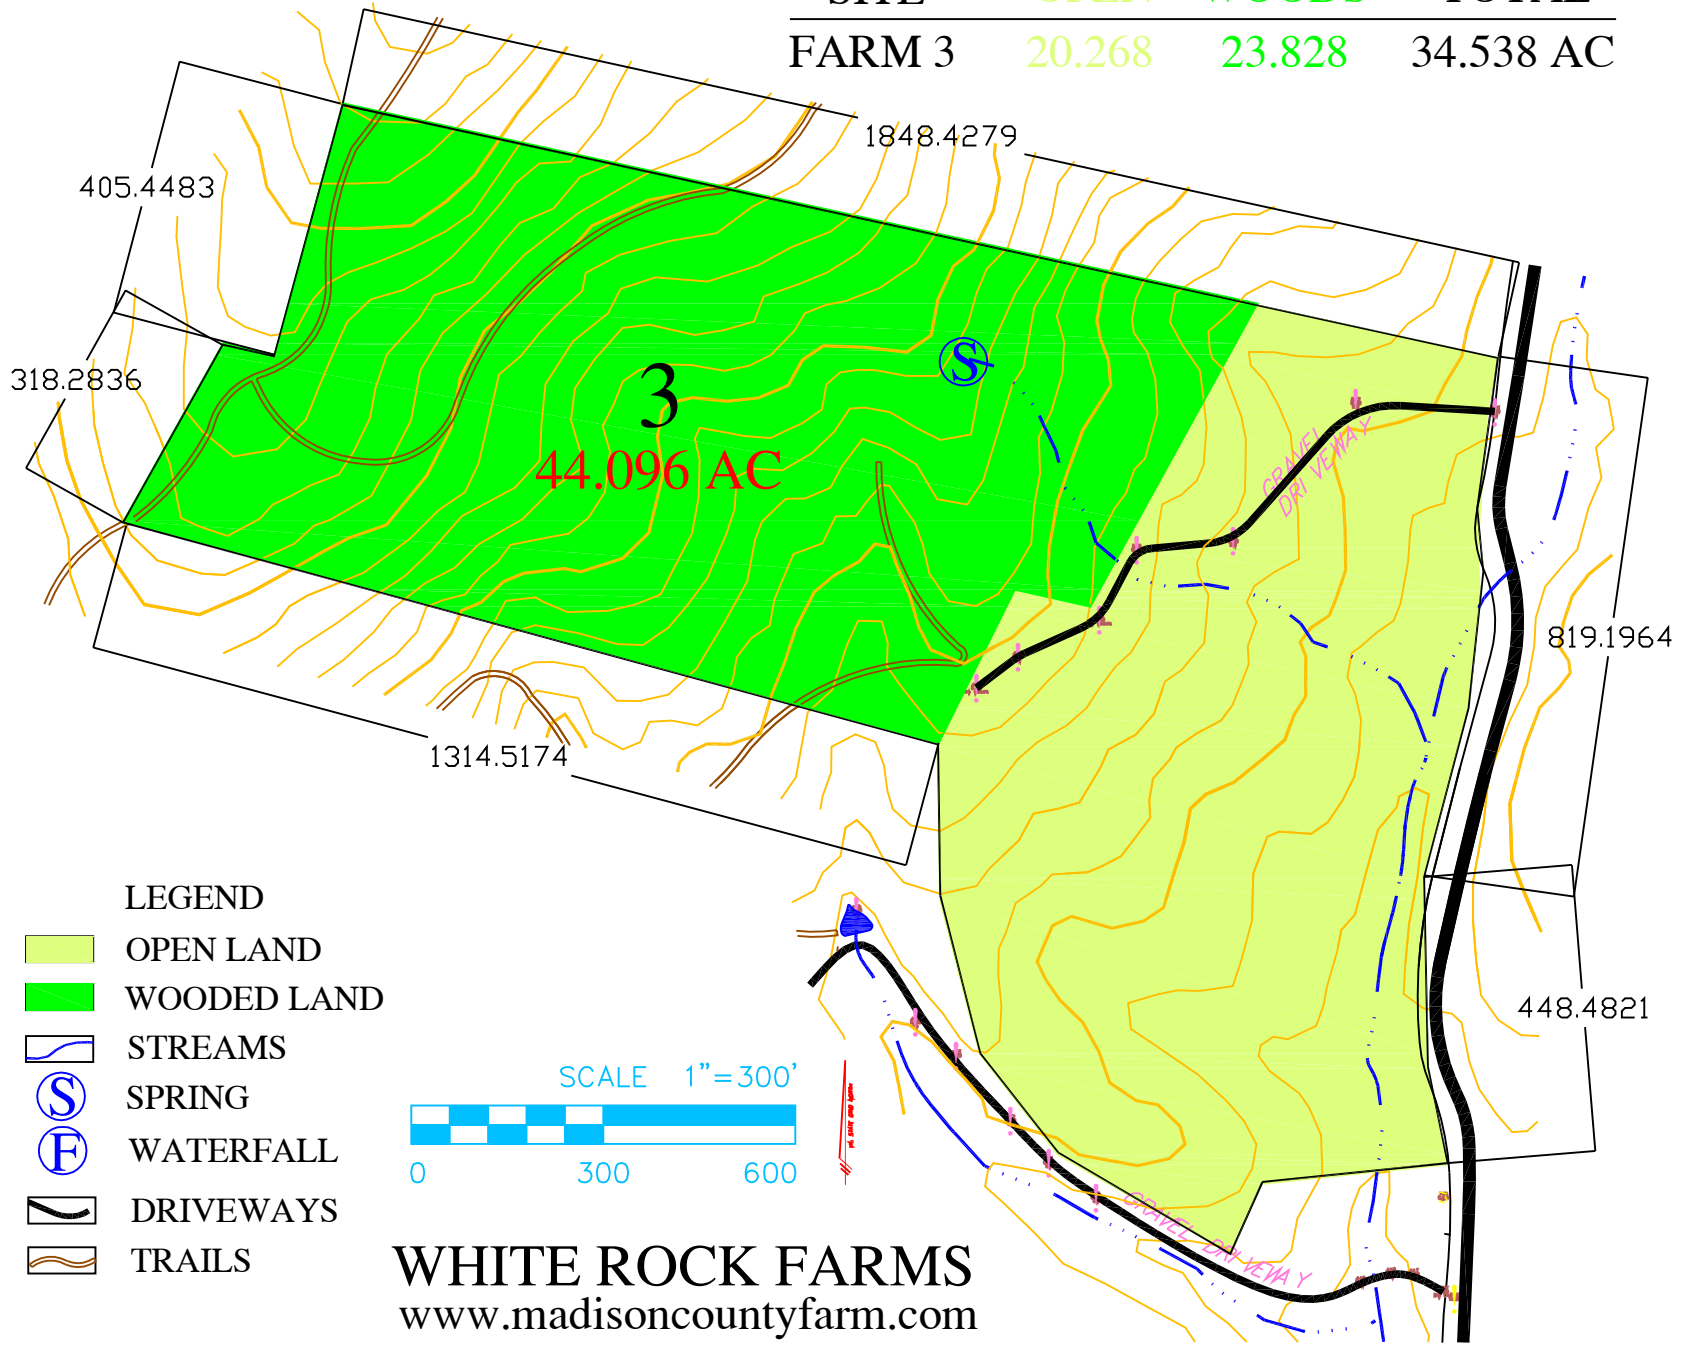

SITE	OPEN	WOODS	TOTAL
FARM 3	20.268	23.828	34.538 AC

LEGEND

-  OPEN LAND
-  WOODED LAND
-  STREAMS
-  SPRING
-  WATERFALL
-  DRIVEWAYS
-  TRAILS

WHITE ROCK FARMS
www.madisoncountyfarm.com

(540) 717-2145 (voice)
 information@madisoncountyfarm.com
<http://www.madisoncountyfarm.com>

WHITE ROCK FARMS
 2 miles south of Eflan, Madison County, VA

 The Carter Planning Group, LLC
 601 W. Main Street - 2nd Floor, Madison, VA 22650